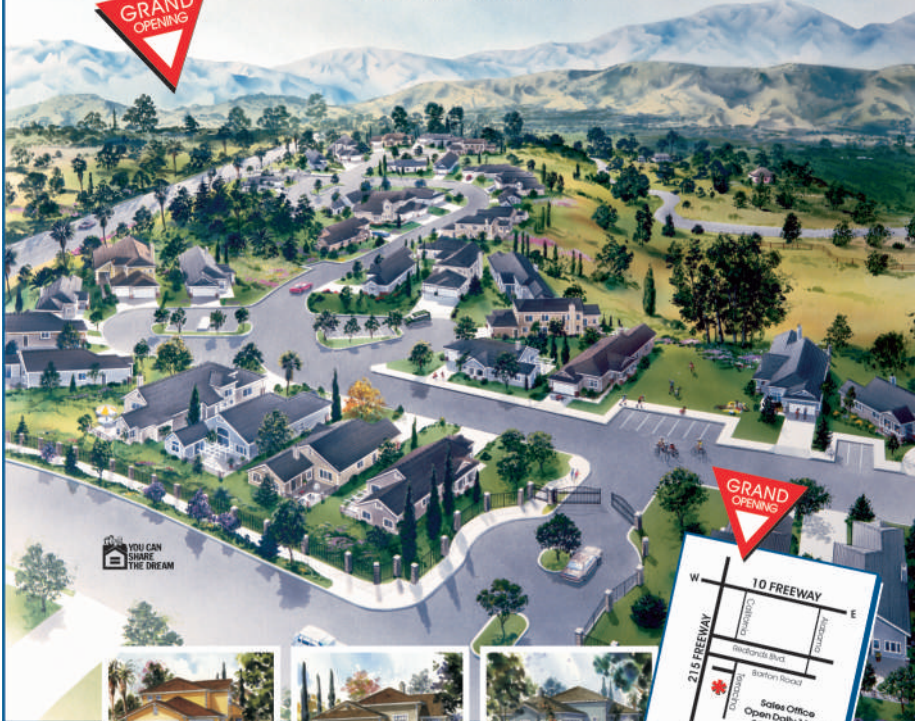

In Redlands

Hand Crafted Three and Four Bedroom Patio Homes
With Views In a Gated Community.
Grand Opening Now!

Three Spacious Models, Some on View Lots, Now Available.

Only Twenty Hand Crafted Homes are Available in this Third Phase of Development at Morning Dove. For More Information: Call 909-307-1946. Models Open Daily from 11 a.m. to 5 p.m.

Beginning prices for each model range from \$169,660 to \$205,660. Prices are effective publication date and are subject to prior sale and change without notice. Illustrations are artist's conceptions. Map not to scale. Fact sheet on the association assessment available in the sale office.